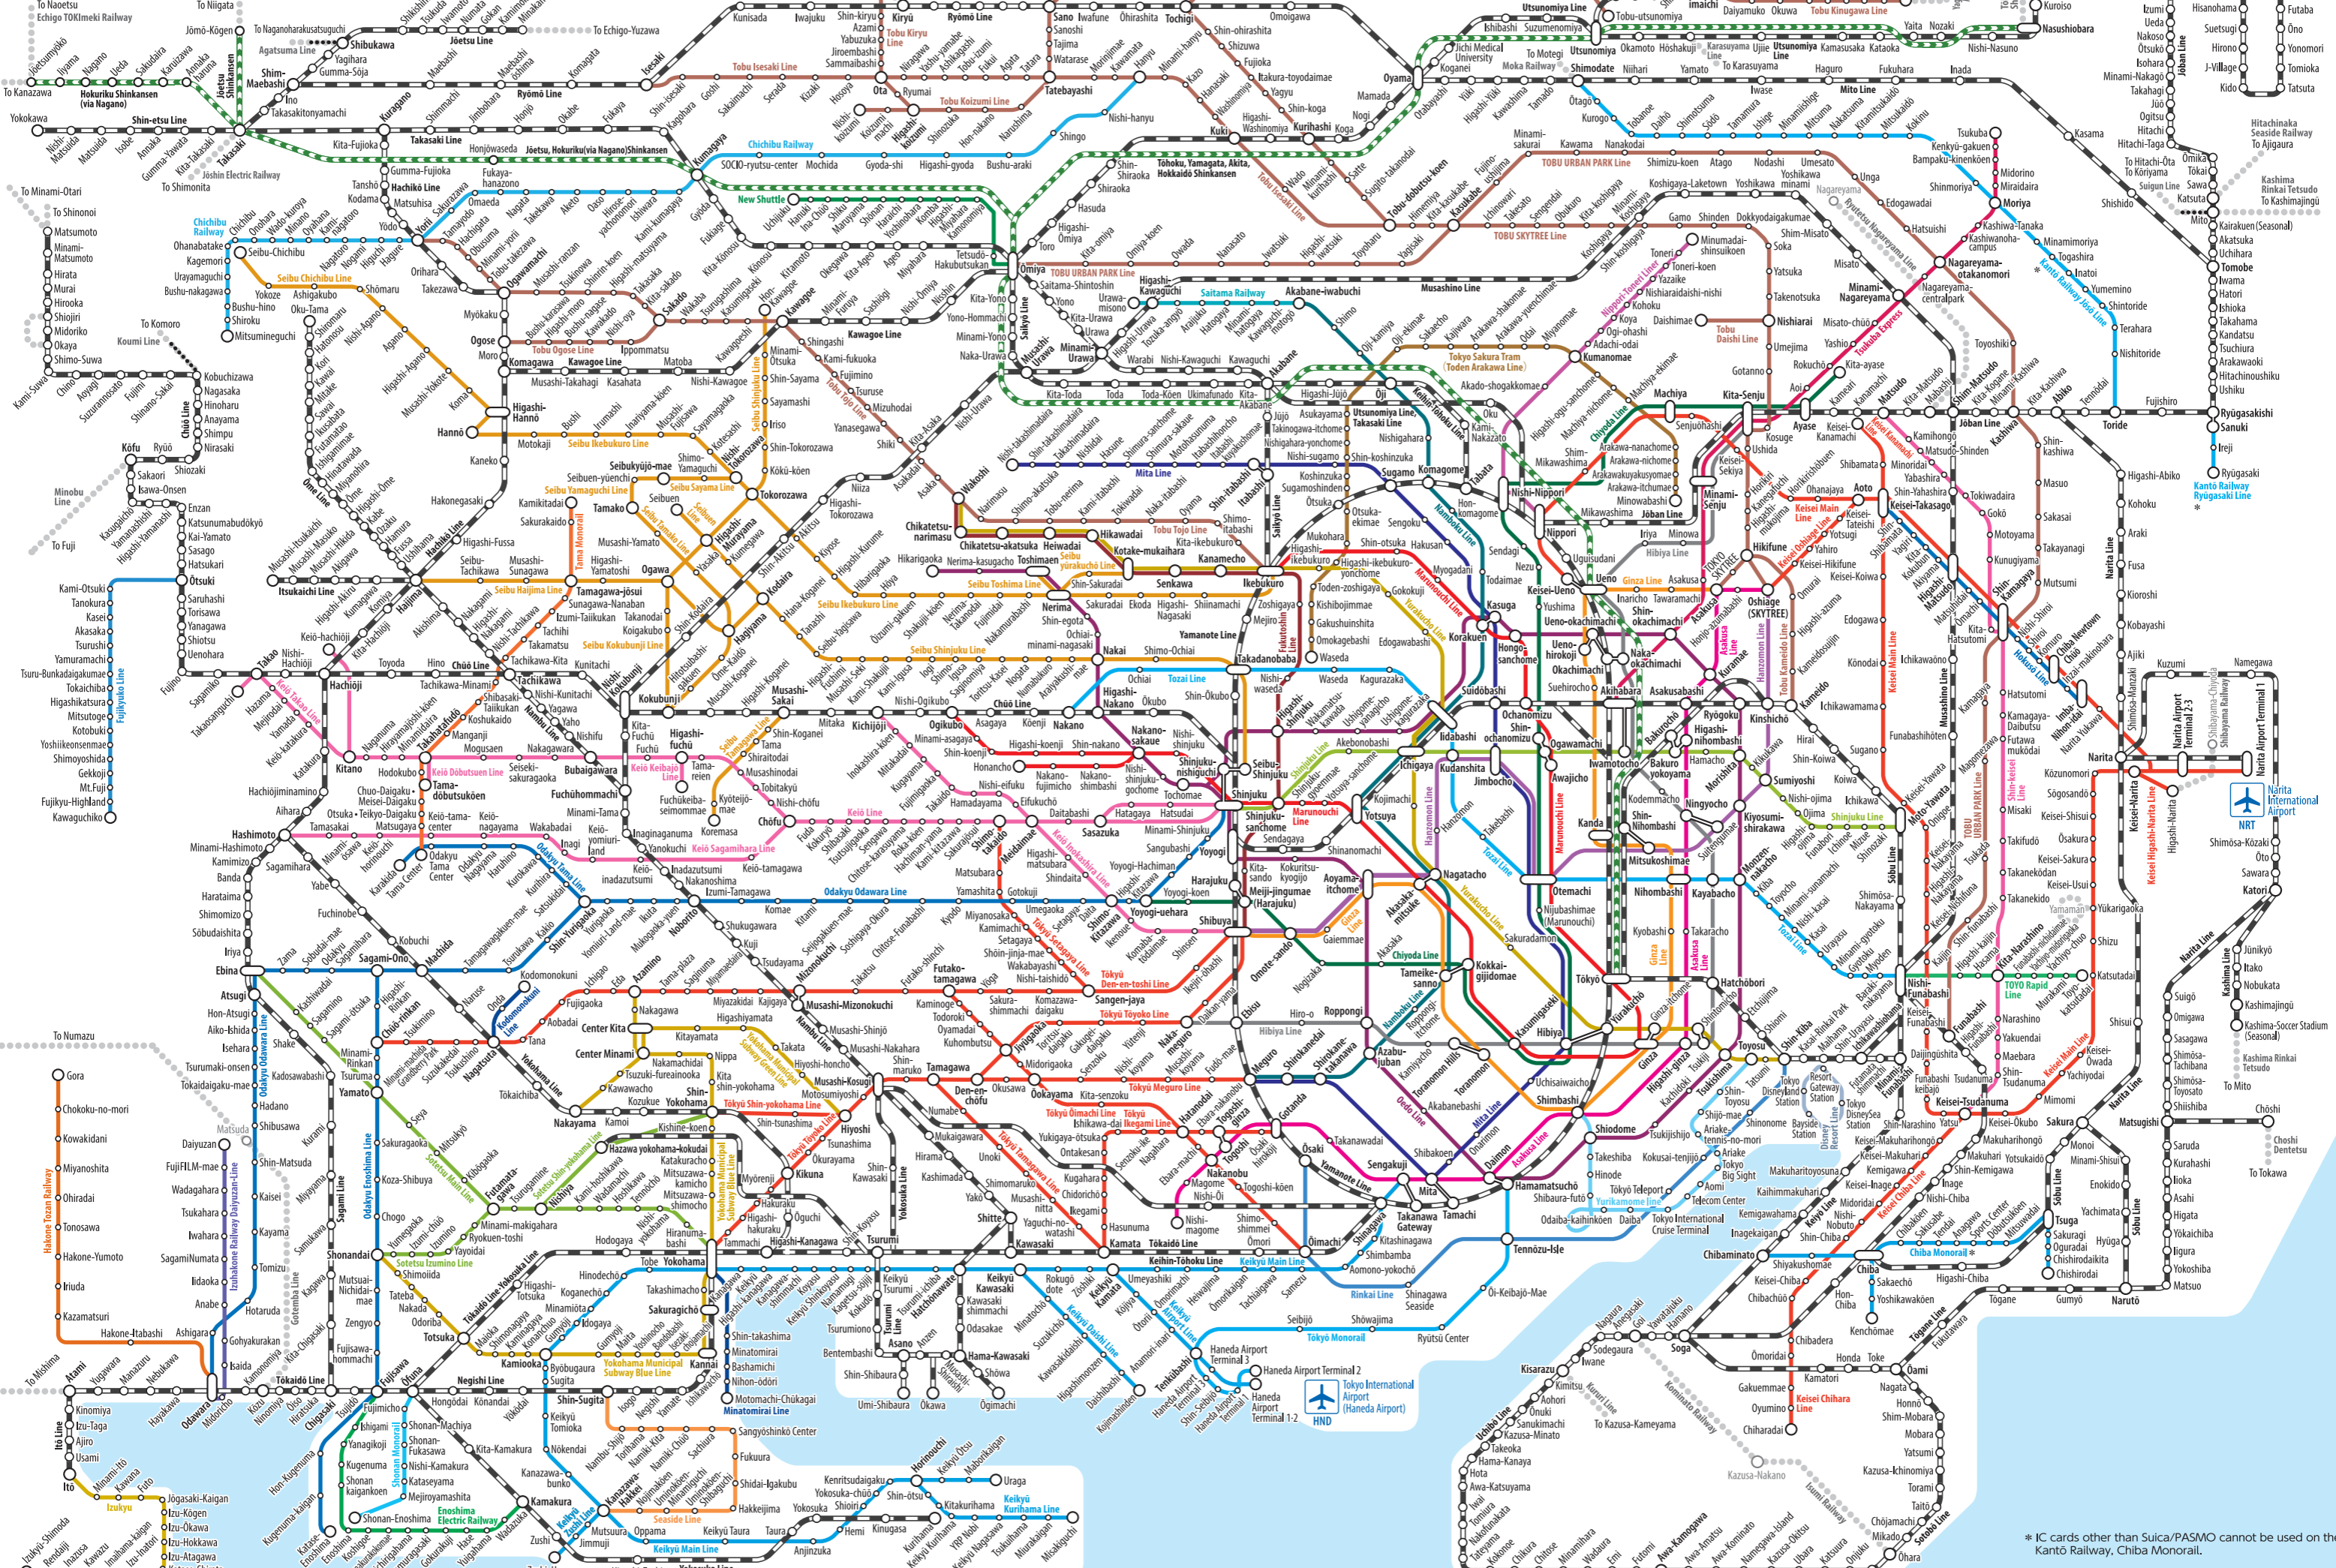

Suica/PASMO Network Map

■ Areas where Suica/PASMO can be used

* IC cards other than Suica/PASMO cannot be used on the Kanto Railway, Chiba Monorail.